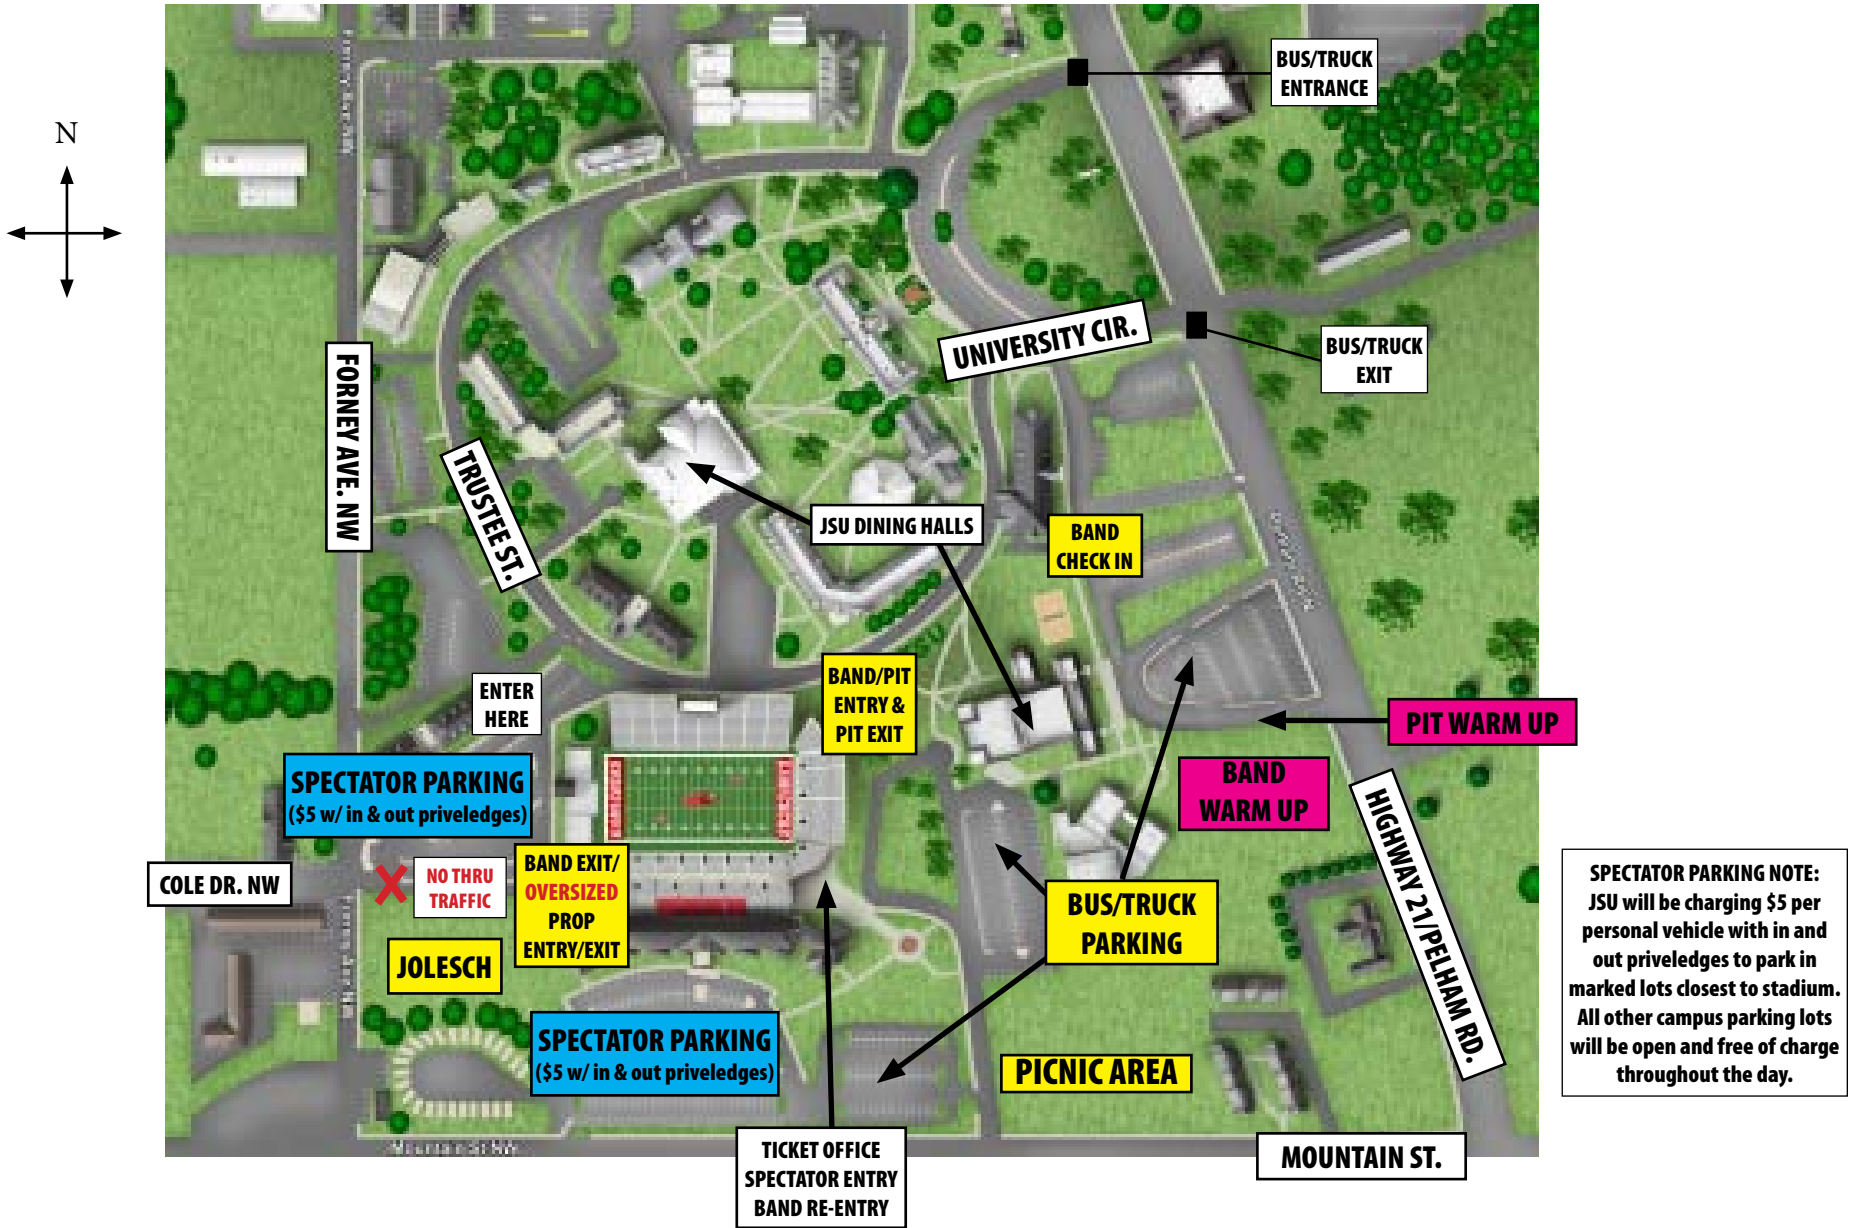

Regional Championship at Jacksonville

October 10, 2015 • Jacksonville State University • Jacksonville, AL

SITE OVERVIEW MAP

SPECTATOR PARKING NOTE:
 JSU will be charging \$5 per personal vehicle with in and out privileges to park in marked lots closest to stadium. All other campus parking lots will be open and free of charge throughout the day.